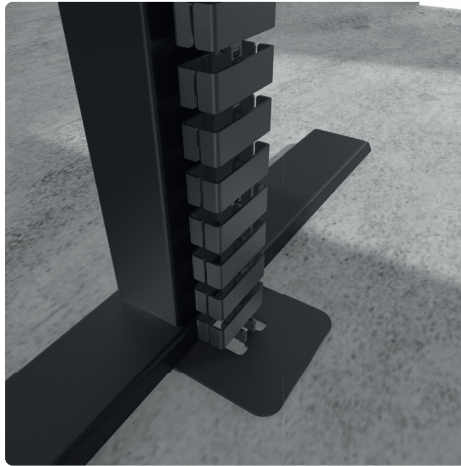

FLEXIT RT2

The 2-chamber cable guide that moves with you

- ✓ Ideal for height-adjustable desks
- ✓ 45 chain links for a maximum height of 1,350 mm
- ✓ With 2 chambers for separate cable management
- ✓ Quick length adjustment by simply removing individual chain elements
- ✓ Adjustable length

Details

2 cable chambers

Easy clip system

Screw fastening

Optional magnetic table fixing (top)

Chain link with magnet

Technical drawings

Article	Description	Colour	Item No.
FLEXIT RT 2	2 chambers cable management, vertical, max. height 1350 mm, plastic, screw fastening for table attachment, suitable for height-adjustable tables, with screws and foot	Black	203 133299
		Silver	203 133306
		White	203 133313
Chain link with magnet	For side mounting on the table frame	Black	203 133320
		Silver	203 133327
		White	203 133334
Optional Magnetic holder	Magnet for table mounting	Black	203 133341
		Silver	203 133348
		White	203 133355