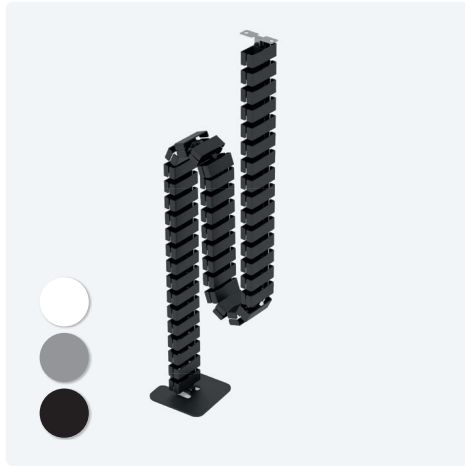

FLEXIT RT2

The 2-chamber cable guide that moves with you

- ✓ Ideal for height-adjustable desks
- ✓ 45 chain links for a maximum height of 1,350 mm
- ✓ With 2 chambers for separate cable management
- ✓ Quick length adjustment by simply removing individual chain elements
- ✓ Adjustable length

Details

2 cable chambers

Easy clip system

Screw fastening

Optional magnetic table fixing (top)

Chain link with magnet

Technical drawings

Article	Description	Colour	Item No.
FLEXIT RT 2	2 chambers cable management, vertical, max. height 1350 mm, plastic, screw fastening for table attachment, suitable for height-adjustable tables, with screws and foot	Black	203 133299
		Silver	203 133306
		White	203 133313
Chain link with magnet	For side mounting on the table frame	Black	203 133320
		Silver	203 133327
		White	203 133334
Optional Magnetic holder	Magnet for table mounting	Black	203 133341
		Silver	203 133348
		White	203 133355