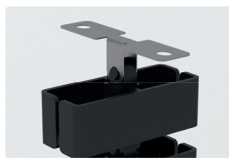

FLEXIT RT2

The 2-chamber cable guide that moves with you

- ✓ Ideal for height-adjustable desks
- ✓ 45 chain links for a maximum height of 1,350 mm
- ✓ With 2 chambers for separate cable management
- ✓ Quick length adjustment by simply removing individual chain elements
- ✓ Adjustable length

Details

2 cable chambers

Easy clip system

Screw fastening

Optional magnetic table fixing (top)

Chain link with magnet

Technical drawings

Article	Description	Colour	Item No.
FLEXIT RT 2	2 chambers cable management, vertical, max. height 1350 mm, plastic, screw fastening for table attachment, suitable for height-adjustable tables, with screws and foot	Black	203 133299
		Silver	203 133306
		White	203 133313
Chain link with magnet	For side mounting on the table frame	Black	203 133320
		Silver	203 133327
		White	203 133334
Optional Magnetic holder	Magnet for table mounting	Black	203 133341
		Silver	203 133348
		White	203 133355