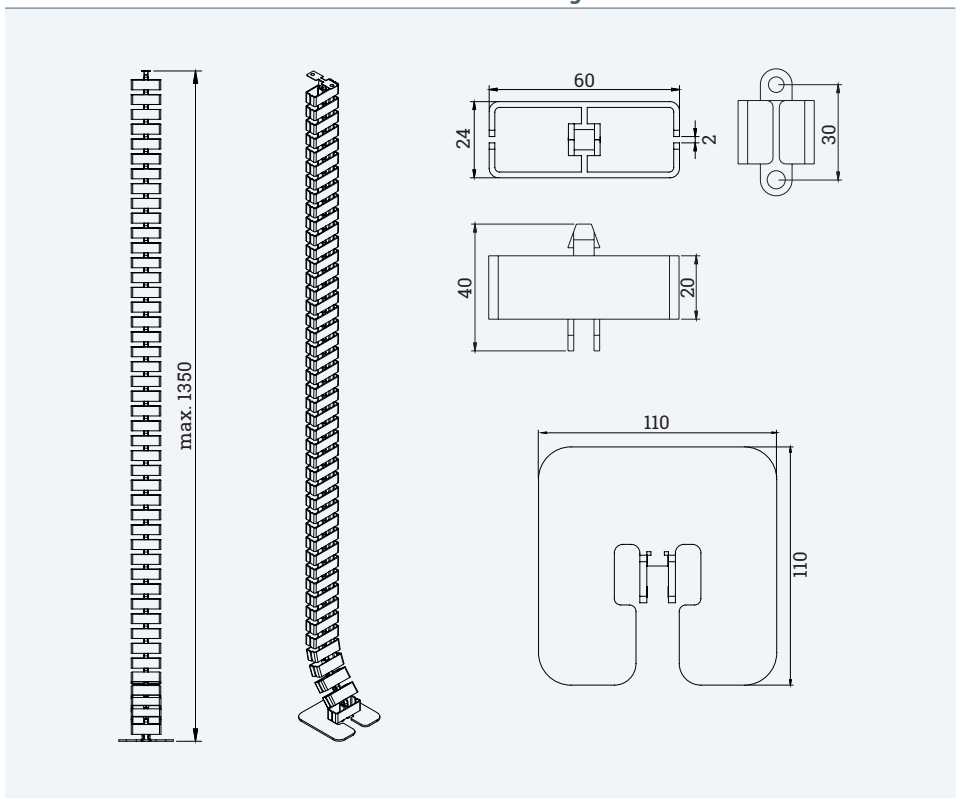

FLEXIT RT2

The 2-chamber cable guide that moves with you

- ✓ Ideal for height-adjustable desks
- ✓ 45 chain links for a maximum height of 1,350 mm
- ✓ With 2 chambers for separate cable management
- ✓ Quick length adjustment by simply removing individual chain elements
- ✓ Adjustable length

Details

2 cable chambers

Easy clip system

Screw fastening

Optional magnetic table fixing (top)

Chain link with magnet

Technical drawings

Article	Description	Colour	Item No.
FLEXIT RT 2	2 chambers cable management, vertical, max. height 1350 mm, plastic, screw fastening for table attachment, suitable for height-adjustable tables, with screws and foot	Black	203 133299
		Silver	203 133306
		White	203 133313
Chain link with magnet	For side mounting on the table frame	Black	203 133320
		Silver	203 133327
		White	203 133334
Optional Magnetic holder	Magnet for table mounting	Black	203 133341
		Silver	203 133348
		White	203 133355